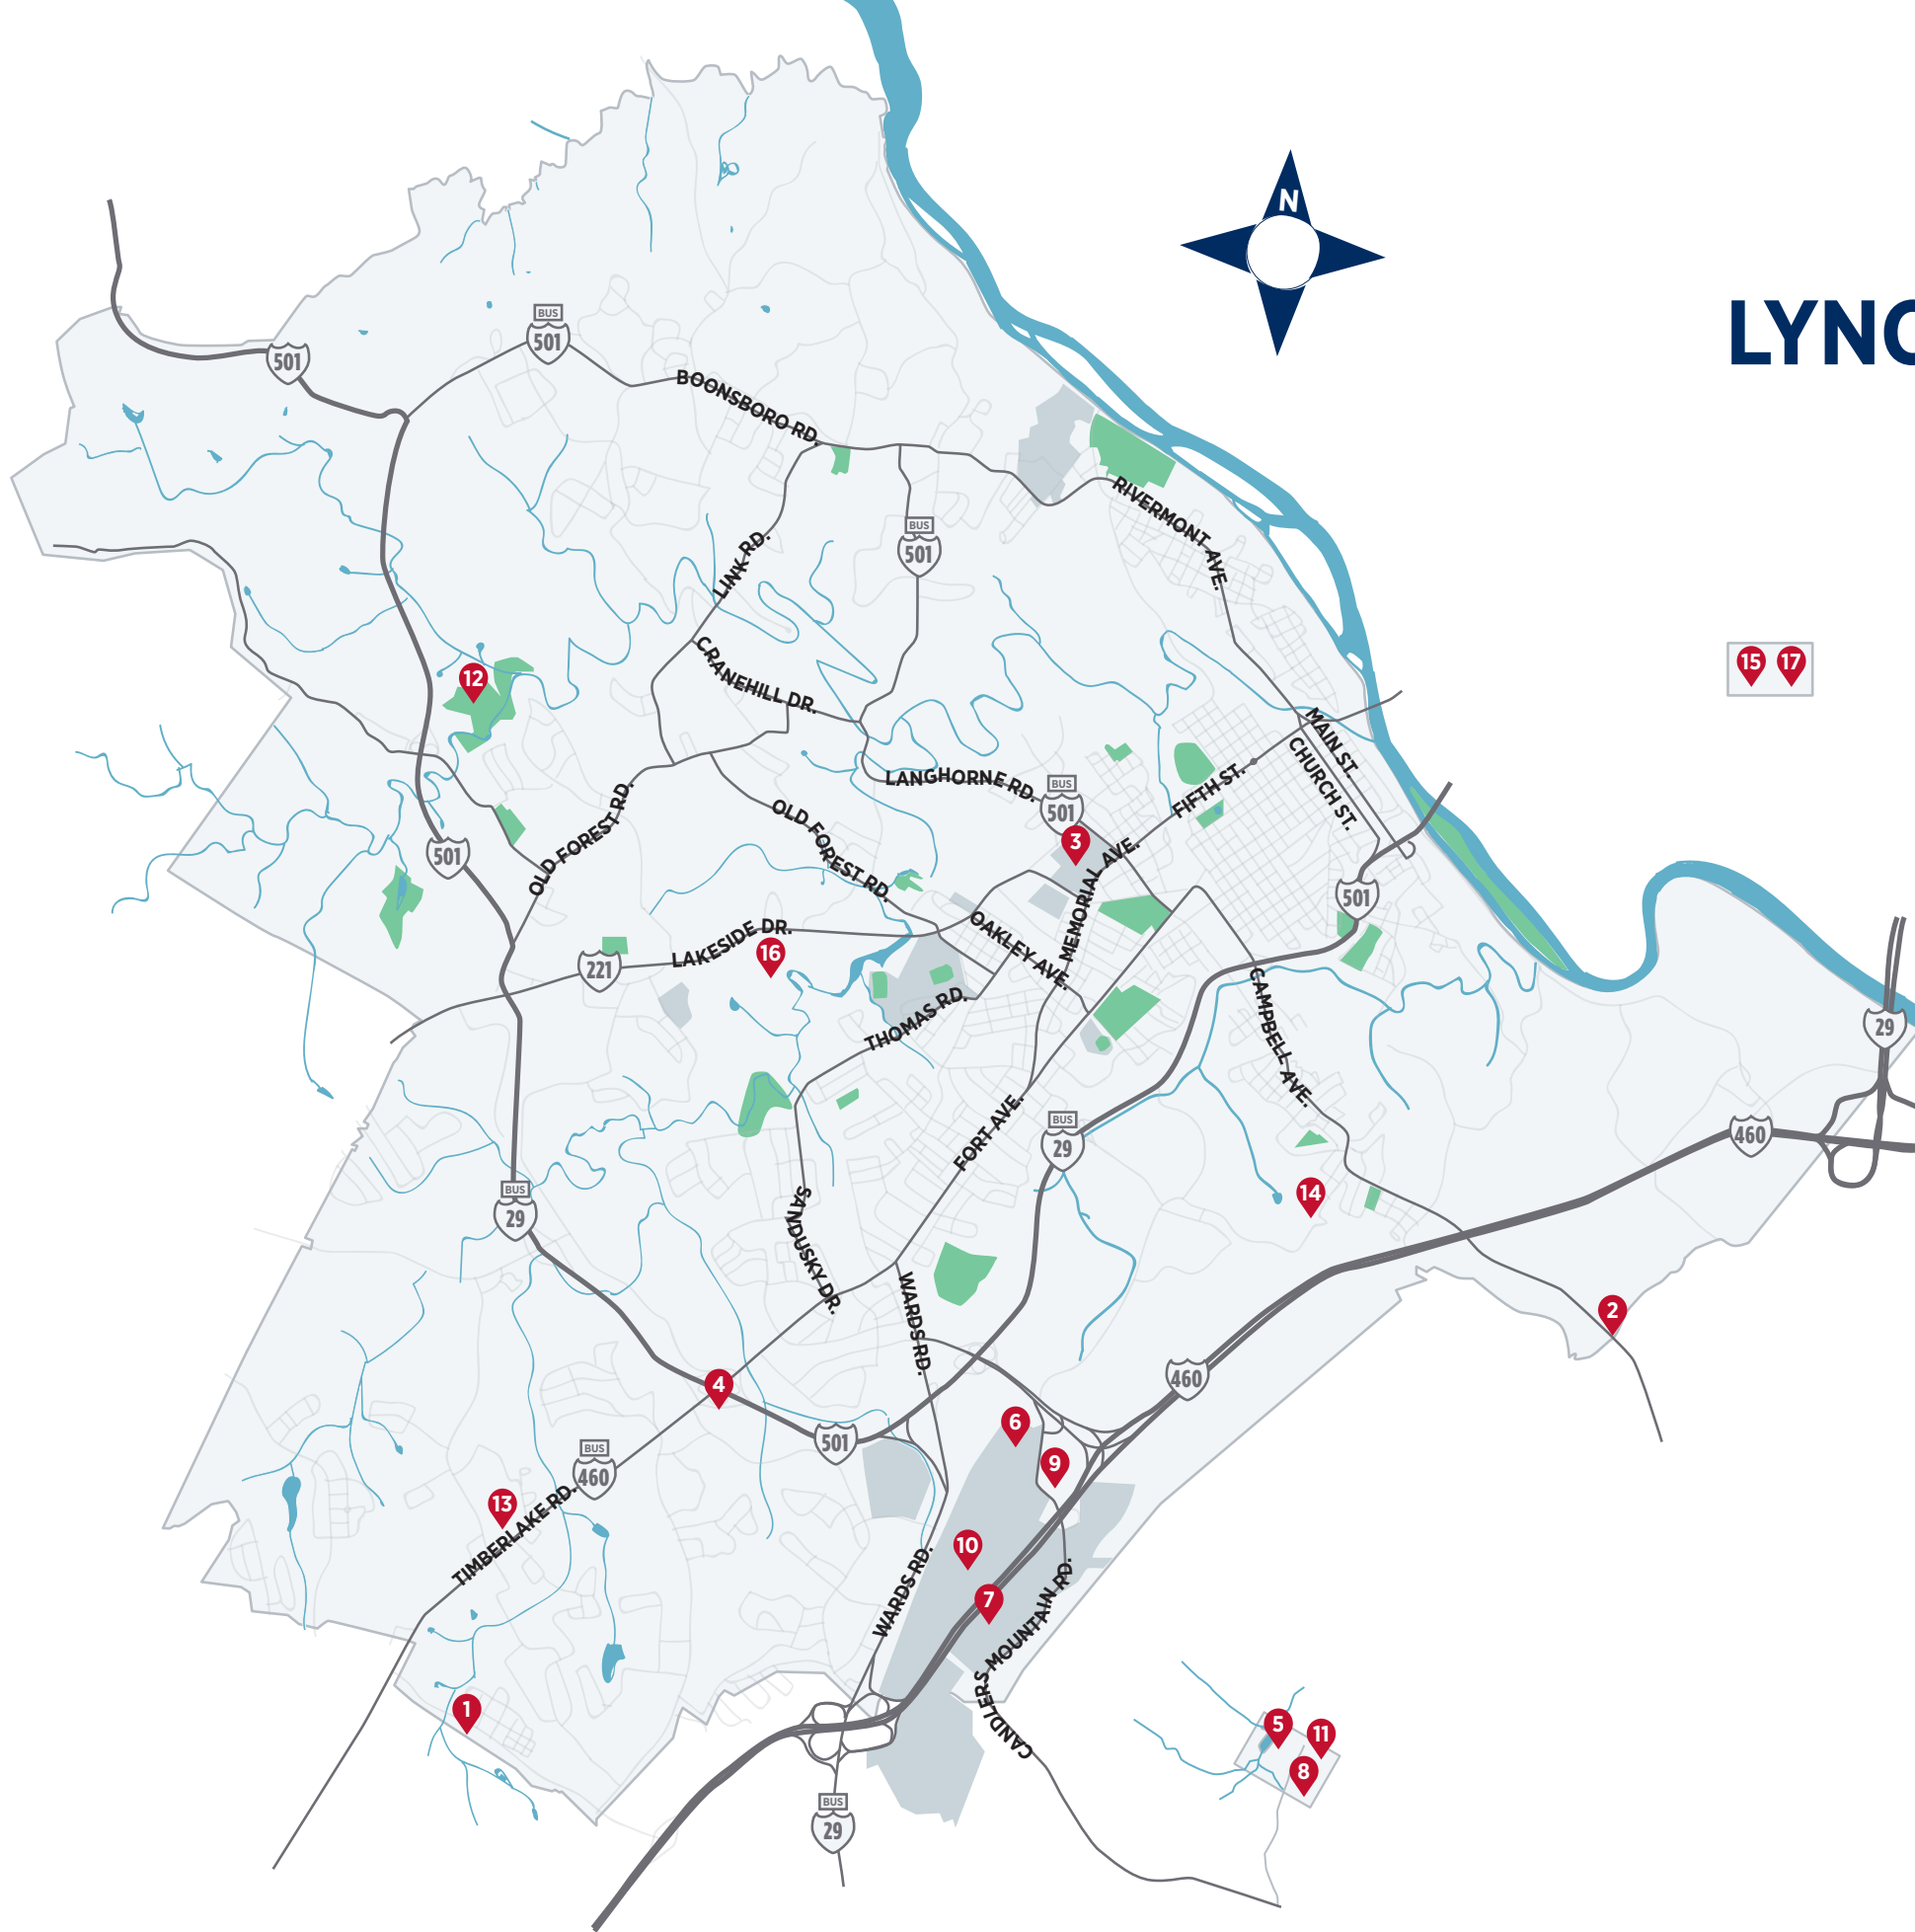

LYNCHBURG ATHLETIC ARENAS

- | | |
|---|--|
| <p>1 AMERICAN LEGION POST 16
<i>Air Rifle, BB Gun</i>
1301 Greenview Drive
Lynchburg, Va. 24502</p> <p>2 CENTRAL VIRGINIA REGIONAL SOCCER COMPLEX
<i>Outdoor Soccer</i>
5635 Campbell Highway
Lynchburg, Va. 24501</p> <p>3 E.C. GLASS HIGH SCHOOL
<i>Baseball, Floorball</i>
2111 Memorial Ave.
Lynchburg, Va. 24501</p> <p>4 HERITAGE HIGH SCHOOL
<i>Baseball, Karate</i>
3020 Wards Ferry Road
Lynchburg, Va. 24502</p> <p>5 HYDAWAY OUTDOOR RECREATION CENTER
<i>Disc Golf, Mountain Biking</i>
936 Camp Hydaway Road
Lynchburg, Va. 24501</p> <p>6 LIBERTY CHRISTIAN ACADEMY
<i>Basketball</i>
100 Mountain View Road
Lynchburg, Va. 24502</p> <p>7 LIBERTY DISC GOLF COURSE
<i>Disc Golf</i>
2200 Liberty Mountain Drive
Lynchburg, Va. 24502</p> <p>8 LIBERTY MOUNTAIN GUN CLUB AND 3D ARCHERY RANGE
<i>Shooting Sports, 3D Archery</i>
971 Camp Hydaway Road
Rustburg, Va. 24588</p> <p>9 LIBERTY MOUNTAIN SKATE PARK
<i>Skateboarding</i>
3700 Candler's Mountain Road
Lynchburg, Va. 24502</p> | <p>10 LIBERTY UNIVERSITY
<i>Various Sports</i>
1971 University Blvd.
Lynchburg, Va. 24515</p> <p>11 LIBERTY UNIVERSITY EQUESTRIAN CENTER
<i>Equestrian</i>
524 Traveller Court
Rustburg, Va. 24588</p> <p>12 PEAKS VIEW PARK
<i>Softball</i>
170 Ivy Creek Lane
Lynchburg, Va. 24502</p> <p>13 PUTT PUTT FUN CENTER
<i>Mini Golf</i>
8105 Timberlake Road
Lynchburg, Va. 24502</p> <p>14 SAFESIDE TACTICAL
<i>Shooting Sports</i>
2309 Mayflower Drive
Lynchburg, Va. 24501</p> <p>15 SWEET BRIAR COLLEGE
<i>Indoor Archery</i>
134 Chapel Road
Sweet Briar, Va. 24595</p> <p>16 UNIVERSITY OF LYNCHBURG
<i>Baseball</i>
2100 Park Ave.
Lynchburg, Va. 24501</p> <p>17 WINTON COUNTRY CLUB
<i>Foot Golf</i>
599 Patrick Henry Highway
Amherst, Va. 24521</p> |
|---|--|